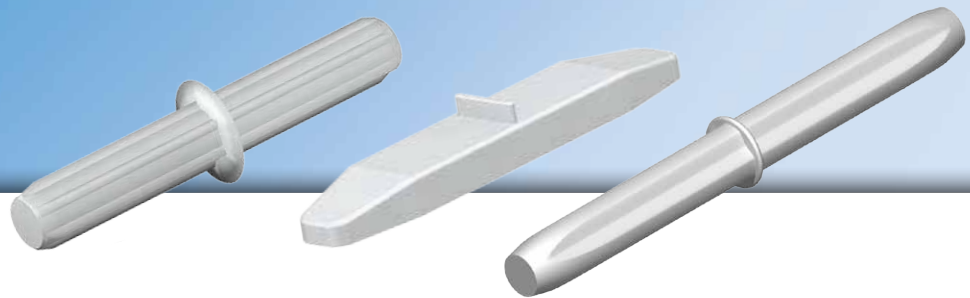

Z13

Z14

Z15

APU®

PROFILES FOR COMPOUND HEAT INSULATION SYSTEMS

Plug connectors

Round, small or mini

The **APU plug connectors** are ideal for secure, flush connection of APU profiles. In each instance, the appropriate plug connector (Z13, Z14 or Z15) is inserted into the cavity provided on the end of the profile and connected with a perfect fit to the next profile. The plug connectors are included as accessories in the profiles' packaging unit.

Design

	ITEM NO.	PACKAGING UNIT	WEIGHT (per PU)
Plug connectors			
Z13 round	Z13-0000	1200 units · 40 bags in a box	0.4 kg
Z14 Small	Z14-0000	1200 units · 40 bags in a box	0.4 kg
Z15 Mini	Z15-0000	900 units · 30 bags in a box	0.4 kg