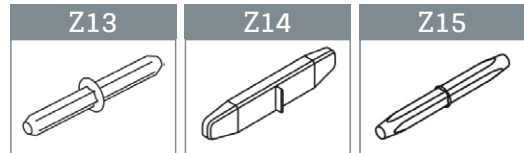

Z13

Z14

Z15

APU®

PROFILES FOR COMPOUND HEAT INSULATION SYSTEMS

Plug connectors

Round, small or mini

The **APU plug connectors** are ideal for secure, flush connection of APU profiles. In each instance, the appropriate plug connector (Z13, Z14 or Z15) is inserted into the cavity provided on the end of the profile and connected with a perfect fit to the next profile. The plug connectors are included as accessories in the profiles' packaging unit.

Design

	ITEM NO.	PACKAGING UNIT	WEIGHT (per PU)
Plug connectors			
Z13 round	Z13-0000	1200 units · 40 bags in a box	0.4 kg
Z14 Small	Z14-0000	1200 units · 40 bags in a box	0.4 kg
Z15 Mini	Z15-0000	900 units · 30 bags in a box	0.4 kg